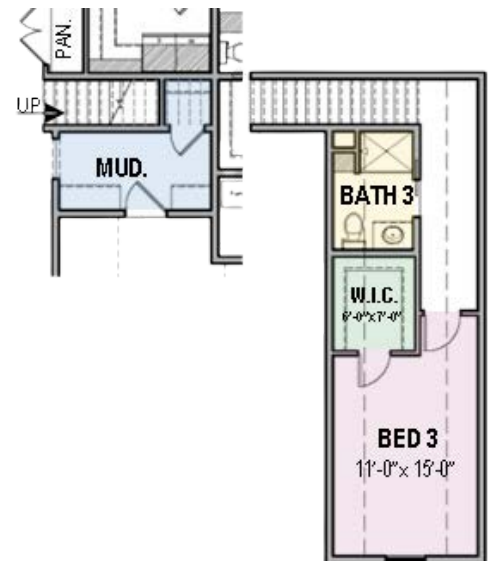

HARVARD

- 2 Bed & 2 Bath
- 2 Car Garage
- 1,634 Finished Square Feet on One Level
- Andersen 400 Series Windows
- Vaulted Ceilings & Premium Finishes
- Many Additional Options
- Association Maintained Executive Villa

Proudly Featuring

Starting at
\$649,900
(Lots 1 - 29)

OPTIONAL SCREEN PORCH
135 Finished Sq Ft

OPTIONAL BONUS BED & BATH
396 Finished Sq Ft

866-972-7575

parkplacevillage@divinerealestategroup.net