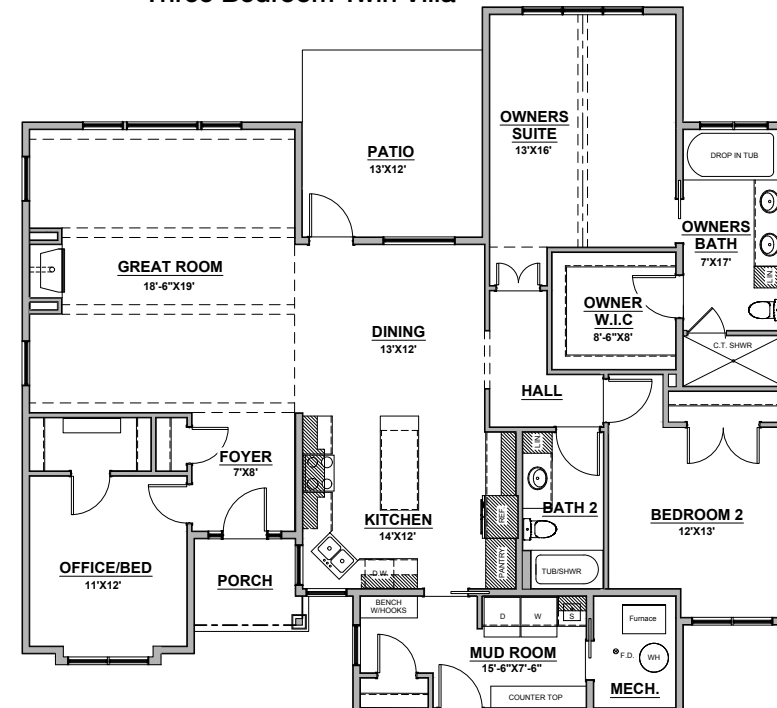

### Executive Villas at Park Place Village

- Association Maintained Detached Executive Villas
- Easy One-Level Living
- Finished Square Footage:
  - 2 Bedroom – 1,880
  - 3 Bedroom – 1,980
- 2-Car Garage
- Vaulted Ceilings
- Premium Finishes
- Andersen 400 Series Windows
- Screen Porch Option

Three Bedroom Twin Villa

Optional Screen Porch

Two Bedroom Twin Villa

Optional Screen Porch